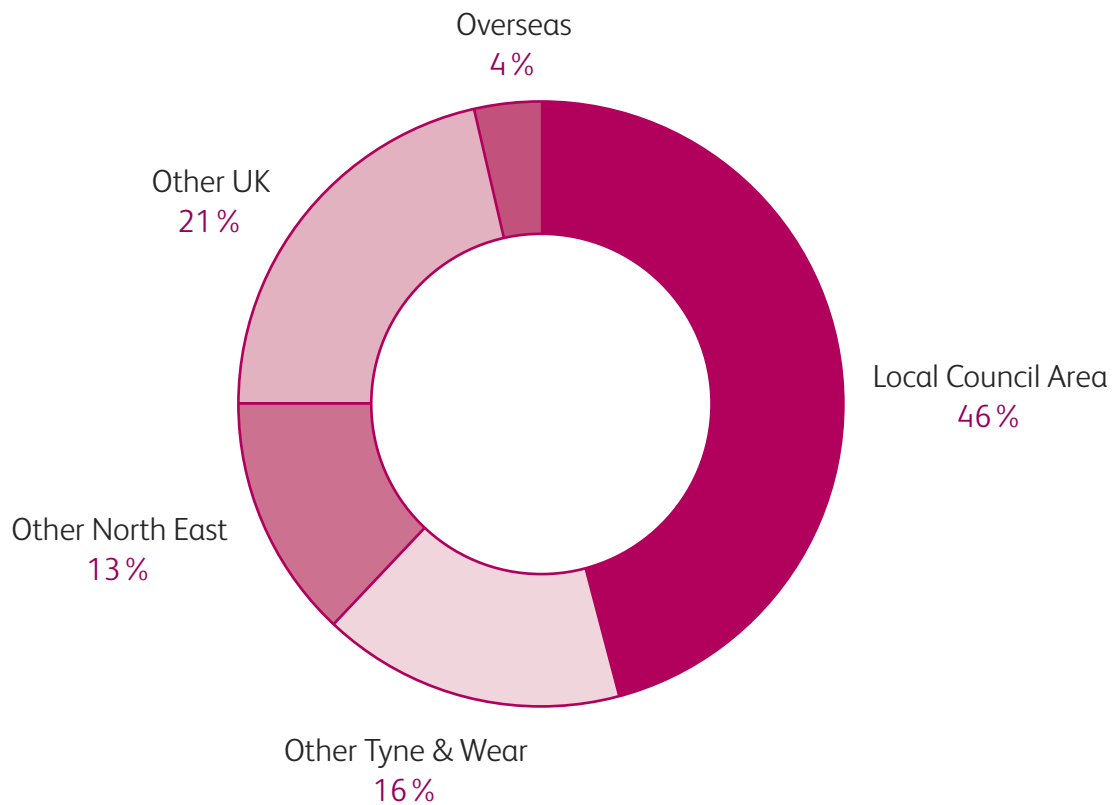

TYNE & WEAR
museums

Annual Report 2008/09

Supporting Information

Visitor Information

Visitor Origins

Visitor Socio-economic Profile

Respondent Age

Visitor Attendance

**over the eight months since the Hatton Gallery became part of Tyne & Wear Museums.*

Educational Statistics

Number of educational groups visiting

	2006/07	2007/08	2008/09
Shipleigh Art Gallery	500	399	412
Discovery Museum	1,090	1,009	842
Great North Museum: Hancock*	81	104	134
Laing Art Gallery	550	677	591
Segedunum Roman Fort, Baths & Museum	416	442	476
Stephenson Railway Museum	125	131	104
Arbeia Roman Fort & Museum	273	262	307
South Shields Museum & Art Gallery	288	206	278
Monkwearmouth Station Museum**	0	208	274
Sunderland Museum & Winter Gardens	1,149	1,047	939
Washington F Pit***	14	14	8
Hatton Gallery			254
Total	4,486	4,499	4,619

*Closed 23 April 2006 for refurbishment

**Closed 31 August 2005 for refurbishment - re-opened 5 August 2007

***Limited summer opening only